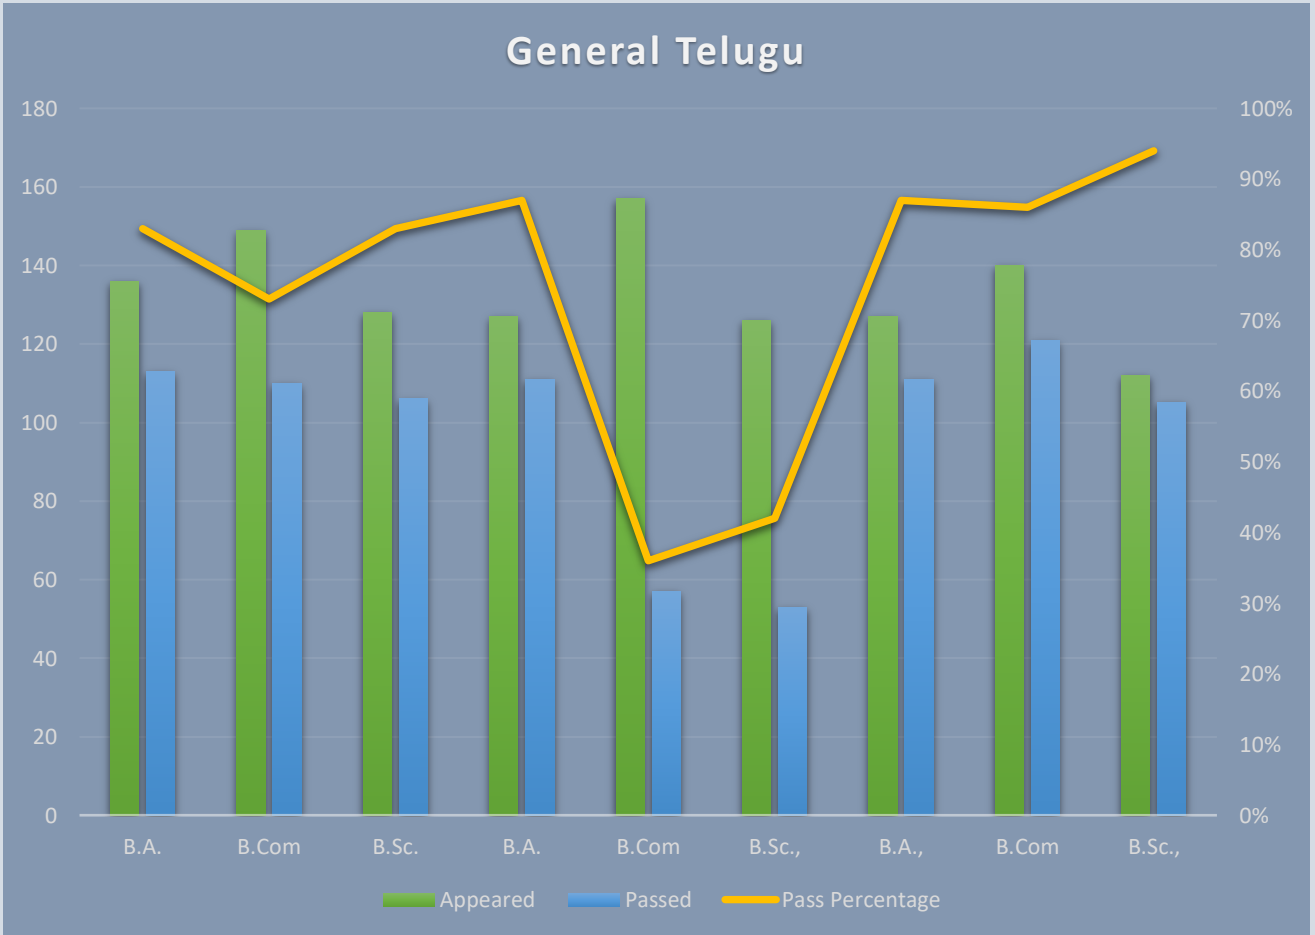

SRR& CVR GOVERNMENT DEGREE COLLEGE (A), VIJAYAWADA
DEPARTMENT OF TELUGU
GENERAL TELUGU - RESULTS ANALYSIS
YEAR 2021-22

S.No.	Group	Semester	Appeared	Passed	Pass Percentage
1.	B.A.	I	136	113	83%
2.	B.Com	I	149	110	73%
3.	B.Sc.	I	128	106	83%
4.	B.A.	II	127	111	87%
5.	B.Com	II	157	57	36%
6.	B.Sc.,	II	126	53	42%
7.	B.A.,	III	127	111	87%
8.	B.Com	III	140	121	86%
9.	B.Sc.,	III	112	105	94%

SRR& CVR GOVERNMENT DEGREE COLLEGE (A), VIJAYAWADA
DEPARTMENT OF TELUGU
GENERAL TELUGU - RESULTS ANALYSIS
YEAR 2021-22

S.No.	Group	Semester	Appeared	Passed	Pass Percentage
1.	B.A. Special Telugu	I	23	20	43%
2.	B.A. Special Telugu	II	21	7	33%
3.	B.A. Special Telugu	III	19	6	37%
4.	B.A. Special Telugu	IV (1)	18	07	38%
5.	B.A. Special Telugu	IV (2)	19	09	47%
6.	B.A. Special Telugu	V	8	8	100%
7.	B.A. Special Telugu	VI	8	8	100%
8.	B.A. Special Telugu	VII	8	8	100%
9.	B.A. Special Telugu	VIII (A)	4	4	100%
10.	B.A. Special Telugu	VIII (B)	4	4	100%
11.	B.A. Special Telugu	VIII (C)	4	4	100%